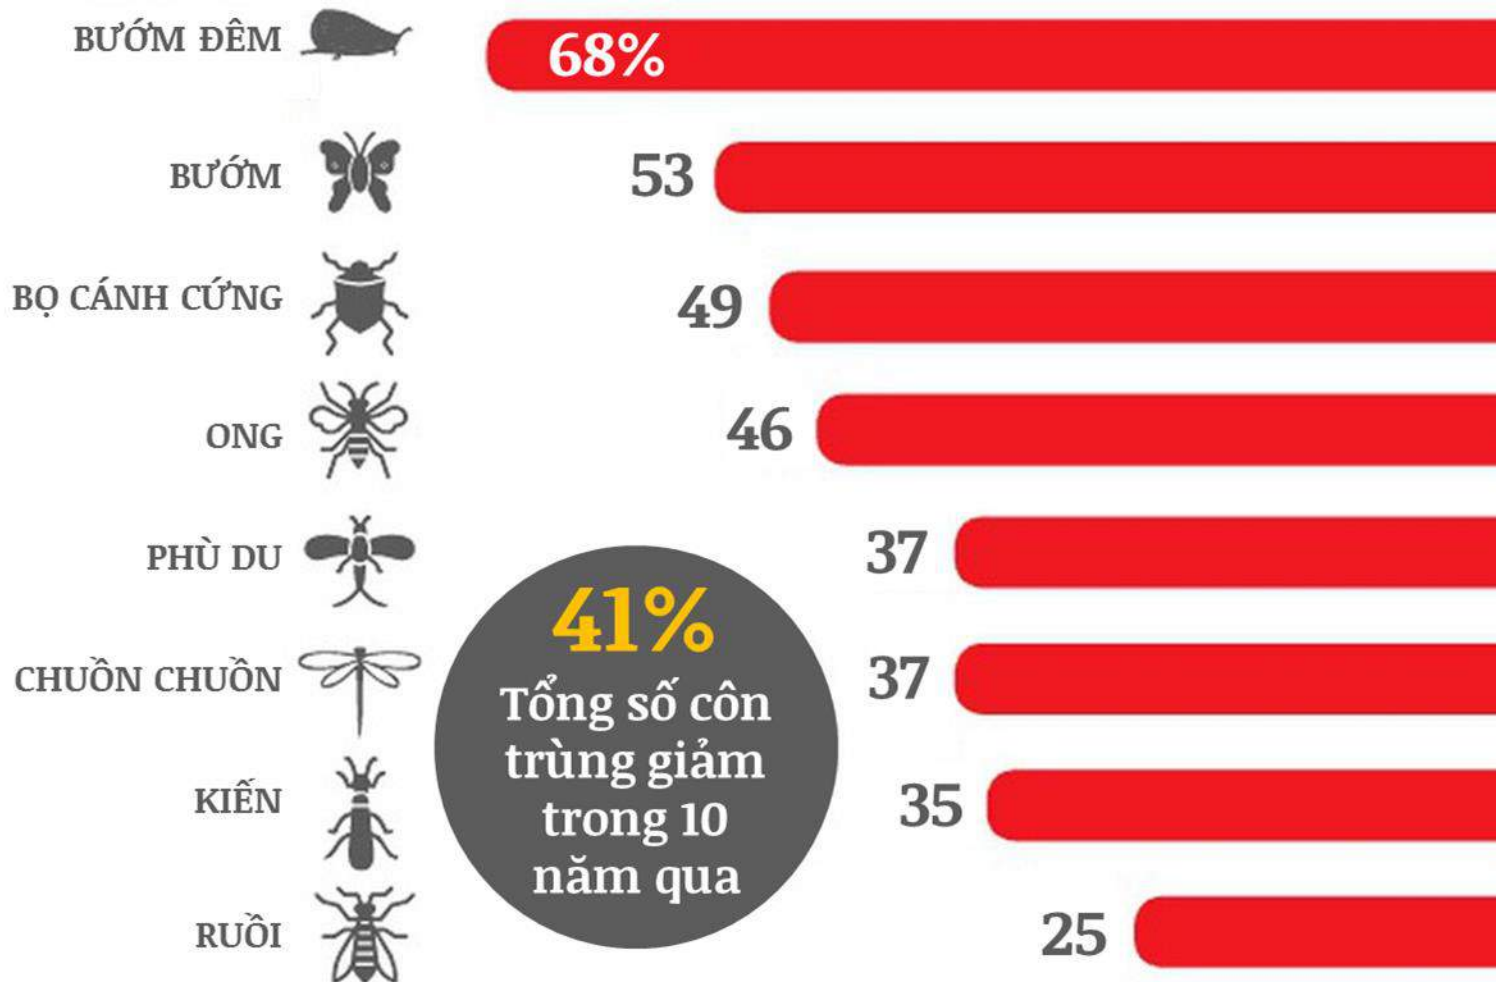

SUY GIẢM CÔN TRÙNG TOÀN CẦU

% CÔN TRÙNG DƯỚI ĐÂY GIẢM TRÊN TOÀN CẦU TRONG 10 NĂM QUA

NGUYÊN NHÂN:
PHÁ HỦY MÔI TRƯỜNG
ĐÔ THỊ HÓA
CÔNG NGHIỆP HÓA
PHÁ RỪNG
CHUYỂN ĐỔI ĐẤT NÔNG NGHIỆP
THÂM CANH HÓA
XUẤT HIỆN CÔN TRÙNG MỚI
SỬ DỤNG THUỐC BTVT HÓA HỌC
Ô NHIỄM MÔI TRƯỜNG
MẠNG LƯỚI ĐƯỜNG SÁ
BIẾN ĐỔI KHÍ HẬU